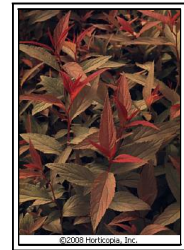

MAKAYEV RD.

Spiraea japonica 'Flaming Mound' (FLAMING MOUND SPIREA)

Larix decidua 'Pendula' (PENDULA EUROPEAN LARCH)

Miscanthus sinensis 'Gracillimus' (GRACILLIMUS MAIDEN GRASS)

Evonymus alatus 'Compactus' (DWARF BURNING BUSH)