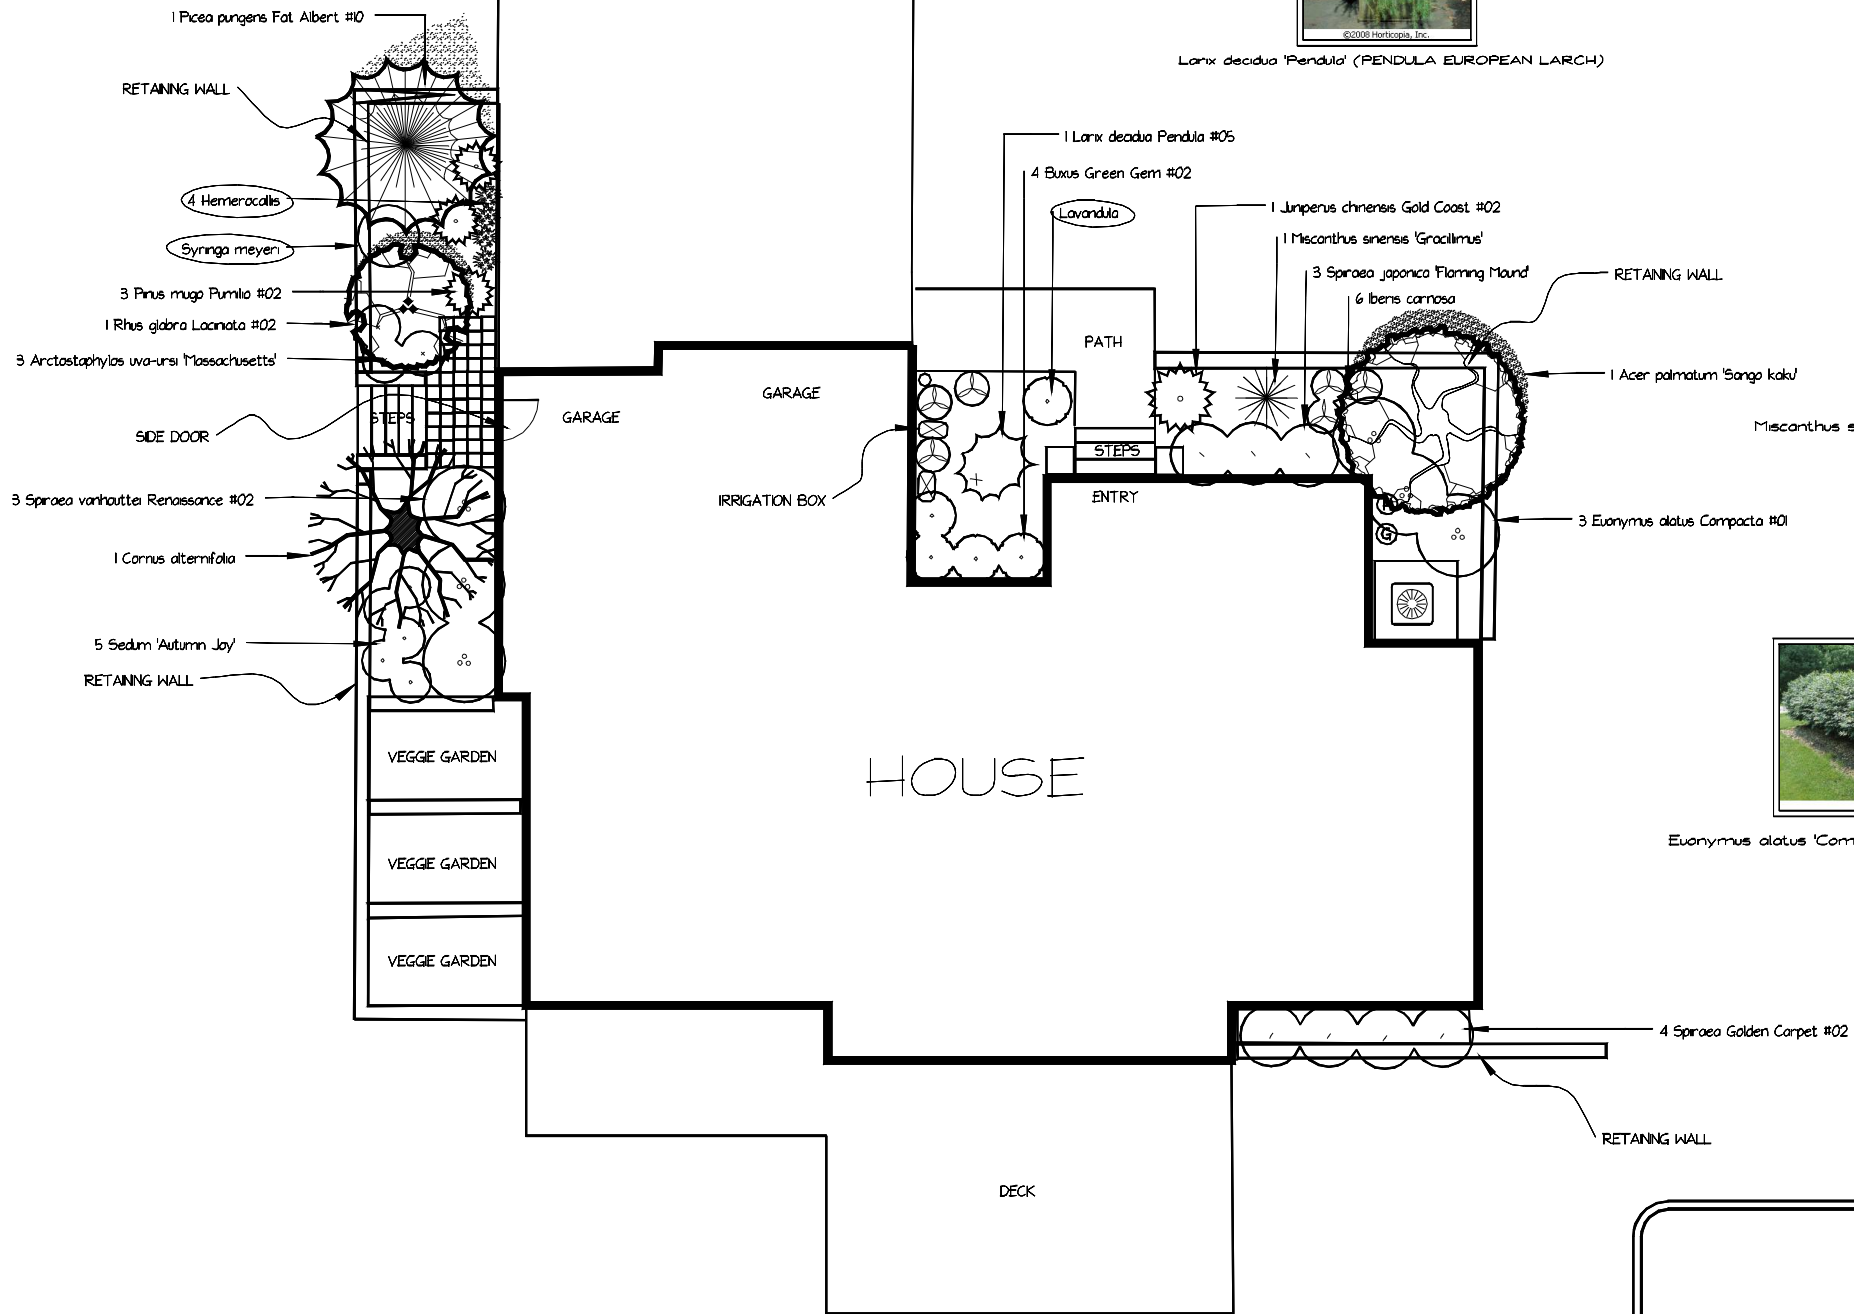

MAKAYEV RD.

Spiraea japonica 'Flaming Mound' (FLAMING MOUND SPIREA)

Larix decidua 'Pendula' (PENDULA EUROPEAN LARCH)

Miscanthus sinensis 'Gracillimus' (GRACILLIMUS MAIDEN GRASS)

Evonymus alatus 'Compactus' (DWARF BURNING BUSH)

Cornus alternifolia (PAGODA DOGWOOD)

NICHOL RESIDENCE		
1924 Makayev Rd. Castelgar		
client:		
scale	1"=14'	date 18/06/10
drawn by	Viktorie Hladik	checked by
revision	PLANTING PLAN	drawing # 010011

BLOOM
GARDEN DESIGN